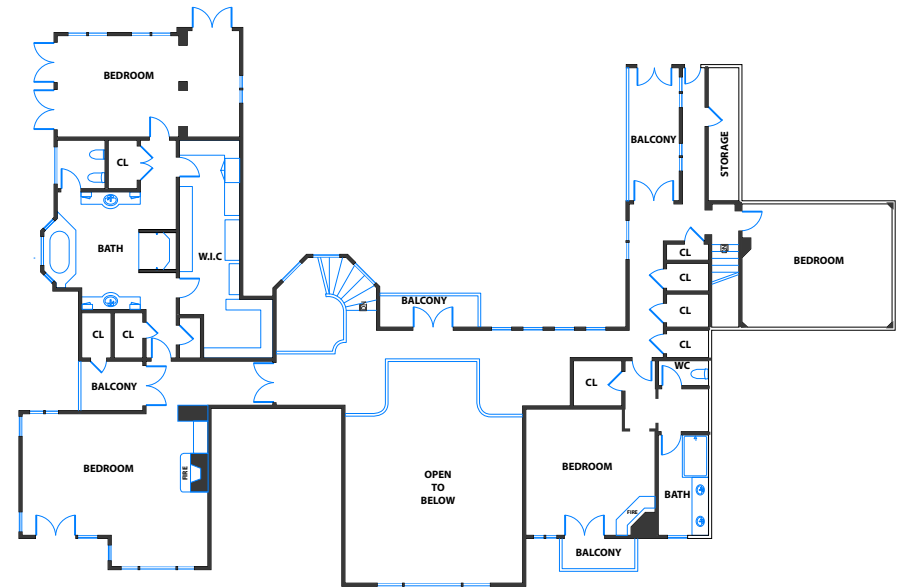

# 10 SERENITY LANE, ALAMO

FIRST FLOOR

SECOND FLOOR

WINE CELLAR