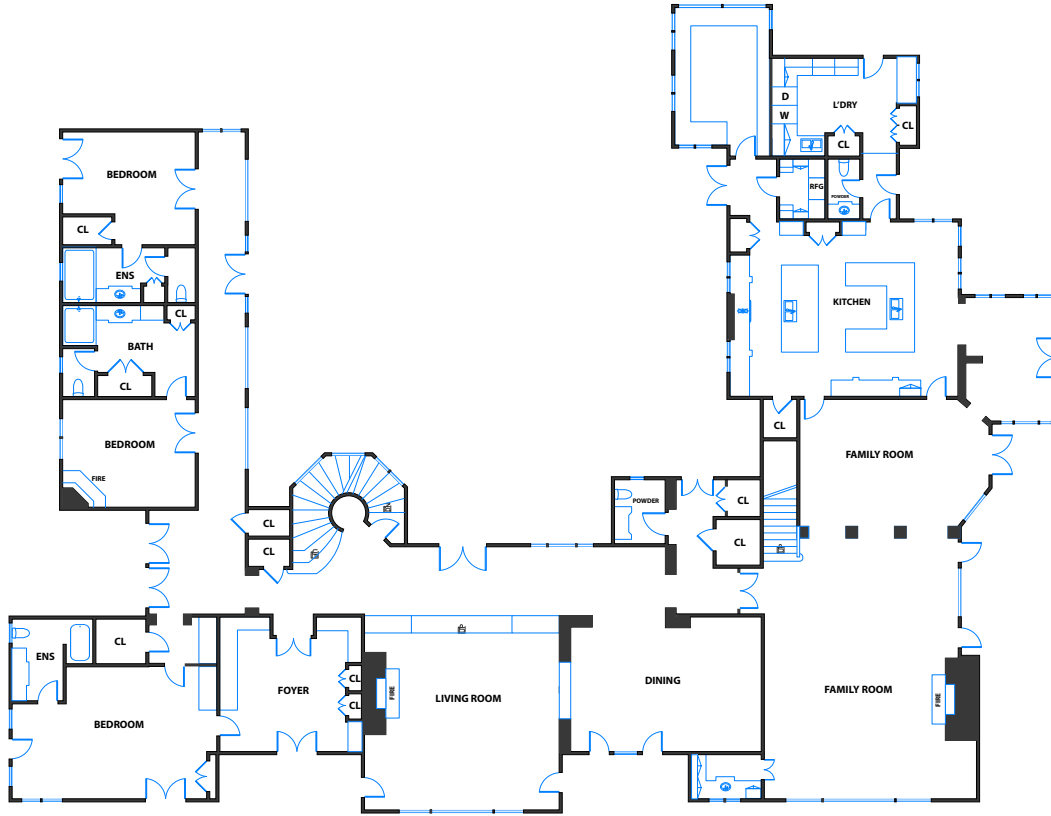

# 10 SERENITY LANE, ALAMO

FIRST FLOOR

SECOND FLOOR

WINE CELLAR